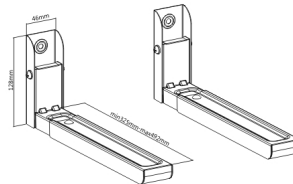

WM-U30-01-W

Universal heavy duty steel wall brackets, 30 kg, white

Features

- Universal heavy duty steel wall bracket
- Can be used for e.g. microwave oven, set top box, consoles, etc
- Supports up to 30 kg
- Extendable bracket length from 325 492 mm
- Includes all necessary installation materials

Specifications

Material: steel
Surface finish: powder coating
Color: matte white
Dimensions: 128 x 492 mm
Bracket extension range: 325 ~ 492 mm
Weight capacity: 30 kg
Installation: solid wall

Packaging

Q'ty in crtn, pcs
Crtn volume, CUM
Crtn weight, kgs
Individual package size LxWxH:
Carton size LxWxH:
Country of origin
Barcode
Customs code

15
0.035578125
16.94
325x120x50 mm
375x345x275 mm
CN
8716309106948
8302500000

Certificates

Package contents

Mount elements
Installation accessories kit
Installation manual