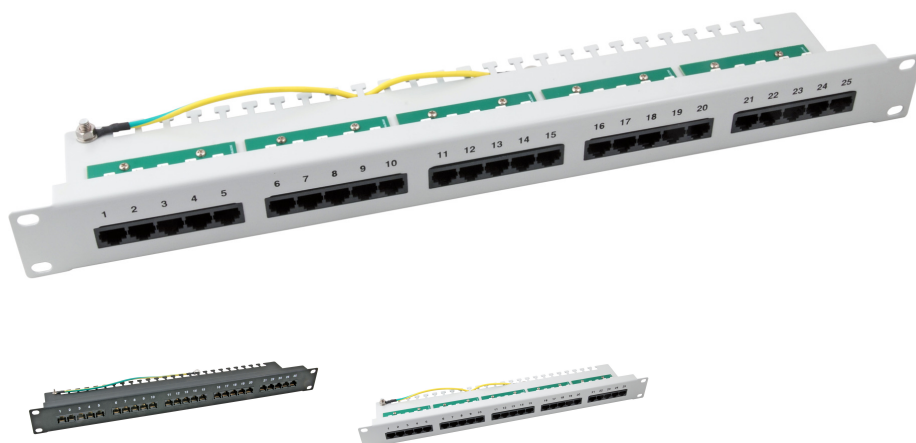

DATASHEET

Patch Panel 25 x RJ45 8/4 1U ISDN, RAL9005, Cat. 3

General data

Category 3
 Unshielded RJ45 8(4) jacks
 4-pole LSA IDC terminals
 Assignment: 3-6/4-5
 High packing density
 Strain relief via cable ties

Allgemeine Daten

Type of connector	RJ45 8(4)
Mounting method	482.6 mm (19 inch) mounting
Number of height units	1 U
Category	3
Connection type	LSA
Suitable for number of connectors	25

Abmessungen

Width	482.6 mm
Height	44.45 mm

Elektrische Eigenschaften

screened	False
----------	-------

Available variants

This datasheet was created automatically on 22-03-2023 . Technical changes reserved.

DATASHEET

Patch Panel 25 x RJ45 8/4 1U ISDN, RAL9005, Cat. 3

ArtNr.	Bezeichnung	Colour	Number of buses/couplings	RAL-number
37588.1	Patch Panel 25 x RJ45 8/4 1U ISDN, RAL7035, Cat. 3	grey	25	7035
37588SW.1	Patch Panel 25 x RJ45 8/4 1U ISDN, RAL9005, Cat. 3	black	25	9005