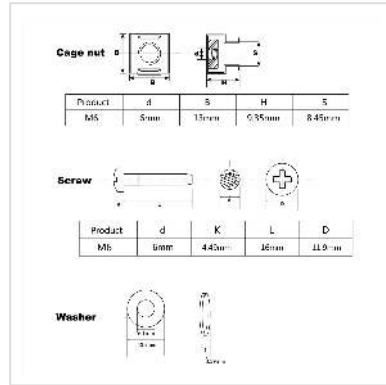

ROLINE Mounting material for 19" components, M6, 100 pieces, black

Product No.	26.50.5005
Manufacturer	ROLINE
Manufacturer No.	26.50.5005
EAN (single piece)	7630049617759

19" mounting material, 100 pieces per set (screw, washer, nut)

- Use a grounding cage nut and a nomel washer at at least one fixing point for standard-compliant grounding
- For attaching front panels, distribution panels or other built-in components to frames, angle profiles or depth struts with rectangular perforations

Scope of delivery

- 100x pan-head screw, M6 x 16, galvanized, black
- 100x plastic disc, black
- 100x cage nut M6, galvanized, black

Technical specifications

Manufacturer	ROLINE
Product group	19"/-10"-Additional accessories
Product type	Mounting material
Colour	black
Weight	900 g