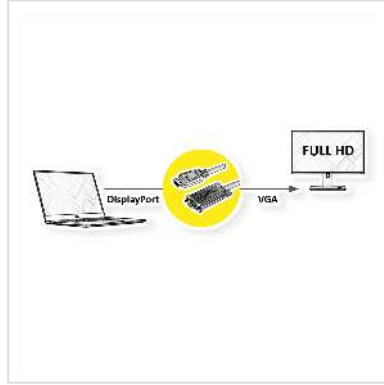

## DisplayPort to VGA cable for connecting a graphics card with DP to a monitor with VGA connector - with a resolution of up to 1920x1080@60Hz!

- For connecting a graphic card with DisplayPort connector to a VGA monitor
- Supports maximum resolutions of up to 1920x1080 @60Hz
- The lock mechanisms of DP and VGA prevent the plugs from slipping out of the source/display and secure the connection
- Connectors: DisplayPort Male and VGA Male
- Remark: The DisplayPort-VGA cable is only working in one direction: the DisplayPort plug has to be connected to the source device (e.g. graphic card)

### Technical specifications

Manufacturer	VALUE
Product group	Video Cable
Product type	DisplayPort-VGA Adapter
Colour	black
Length	2 m
Max. resolution	1920 x 1080 / 1920 x 1200 @60Hz (2K, Full HD)

---

Side 1 Connector Type	DisplayPort
-----------------------	-------------

Side 1 Connector Gender	Male
-------------------------	------

Side 2 Connector Type	HD D-Sub 15-pin (HD-15), VGA
-----------------------	------------------------------

Side 2 Connector Gender	Male
-------------------------	------